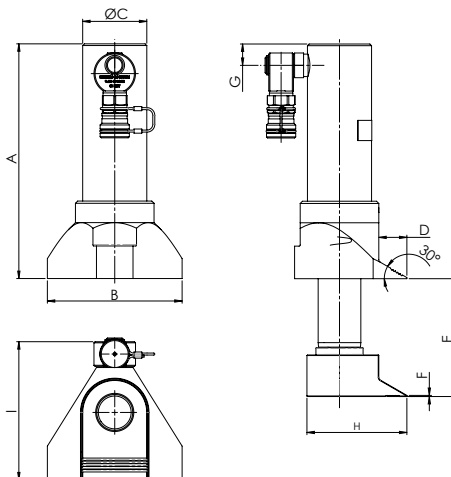

- Quick and easy to use
- 86 mm stroke
- 13 ton capacity
- Spring return
- Equipped with a male quick coupling as standard
- Works in any position, horizontal or vertical
- Swivel coupling for greater flexibility

Functionality

The DO111A is provided with a flat surface, which enables the tool to be hammered in to the door slot. Furthermore, it has serrated teeth for holding a steady grip between the door and frame.

DO111A - MEASUREMENTS & DATA

A		B		C		D		E		F		G		H		I		Weight	
mm	inch	mm	inch	mm	inch	mm	inch	mm	inch	mm	inch	mm	inch	mm	inch	mm	inch	kg	lbs.
208	8.189	120	4.724	57,1	2.248	25	0.984	86	3.4	1	0.039	19	0.748	89	3.504	100	3.94	4.9	10.8

Effective oil volume: 300 cm³, 18.3 in³

Capacity high pressure: 1 cm³/stroke, 0.1 in³/stroke

Capacity low pressure: 20 cm³/stroke, 1.2 in³/stroke

Pump force: 400 N

Weight: 4,8 kg, 10.6 lbs

In EHR111A, equipped with swivel ASE10 and female quick coupling AQI8-LD