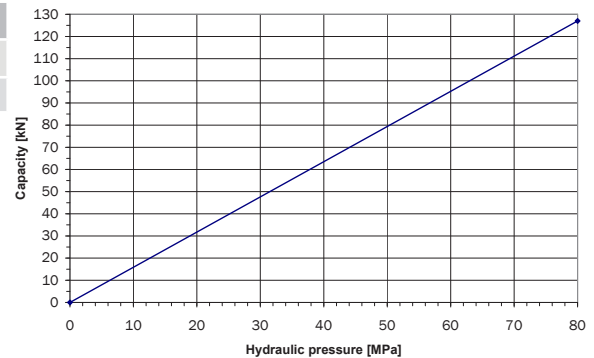

Usability

Fields of use where the DO111A is applicable may include:

- Rescue services
- Civil defence
- Emergency aid operations

DO111A - PERFORMANCE

Capacity		Max working pressure		Stroke		Stroke volume	
kN	ton	MPa	psi	mm	inch	cm ³	in ³
127	13	80	11603	86	3.4	136	8.3