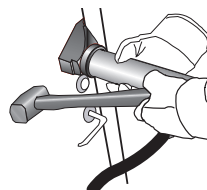

KIT CONSISTS OF:

- DO111A, Door opener tool
- Hand pump, with swivel coupling
- 2 m hose with quick couplings
- Crowbar
- Urethane hammer
- Couplings for convenience
- Carrying case

FEATURES OF THE DO111A

- Quick and easy to use
- 86 mm stroke
- 13 ton capacity
- Spring return
- Equipped with a male quick coupling as standard
- Works in any position, horizontal or vertical
- Swivel coupling for greater flexibility

Hydraulic door opener kit **EHR111A - DO111A**

The door opener DO111A is the perfect tool for rescue and police where forced entry operations are necessary.

Information

Place the DO111A in position, apply pressure by pumping the hydraulic pump until the door breaks open. The tool can work in any position, horizontal or vertical which makes the DO111A quick and easy to use.

Functionality

The DO111A is provided with a flat surface, which enables the tool to be hammered in to the door slot. Furthermore, it has serrated teeth for holding a steady grip between the door and frame.