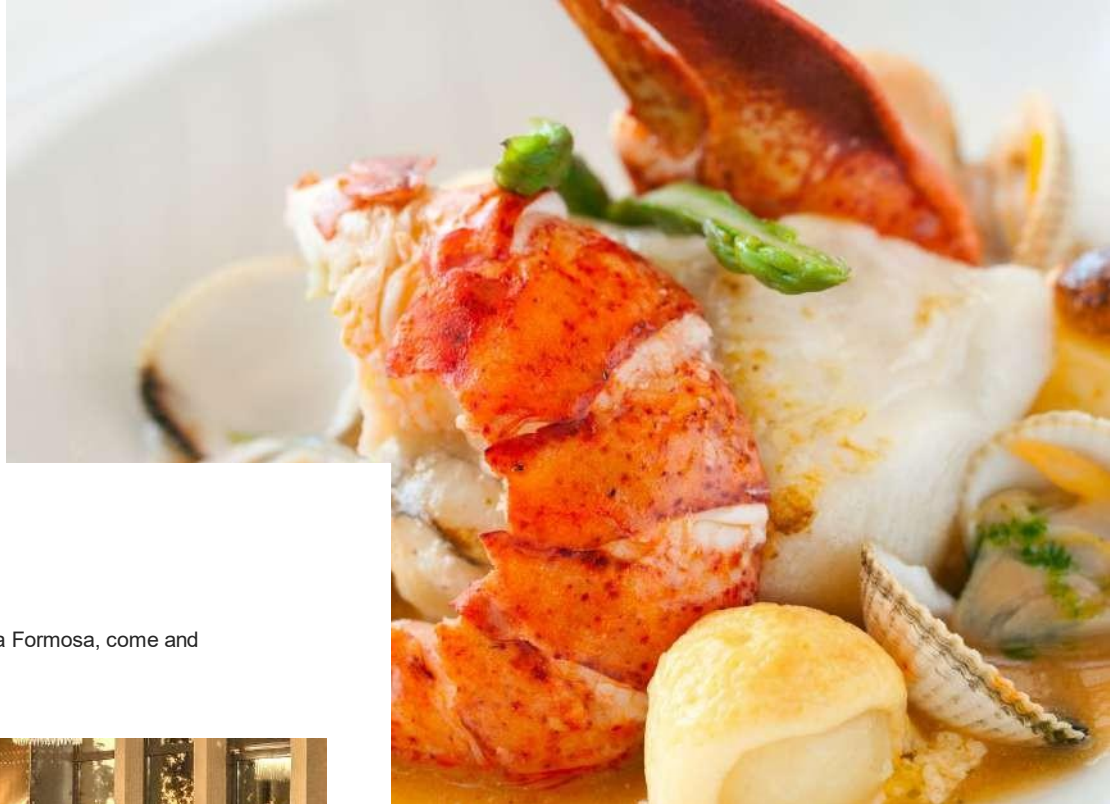

REAL MARINA

HOTEL & SPA
OLHÃO

RESTAURANTS AND BARS

With an outstanding location over the Ria Formosa, come and enjoy a gastronomy of excellence.

REAL RESTAURANT

Portuguese Traditional Cuisine

Open every day

Breakfast: 07:00am to 10:30am

Dinner: 07:00pm to 10:30pm

Accessibility for people with reduced mobility

Capacity: 180 seats

Reservations Contacts

T (+351) 289 091 300

RIA RESTAURANT - BAR

Snacks and light meals

Open every day

From 11:00am to 05:30am

Accessibility for people with reduced mobility

Capacity: 18 indoor seats | Up to 85 outdoor seats

Reservations Contacts

T (+351) 289 091 300