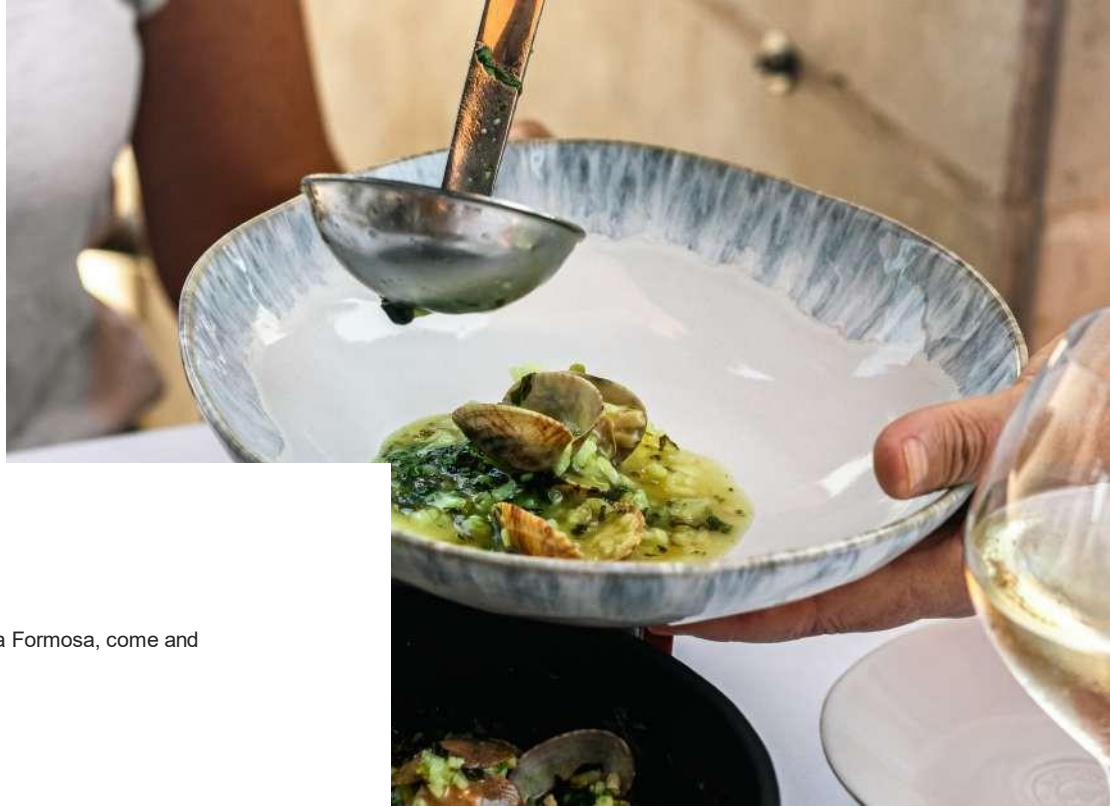

REAL MARINA

HOTEL & SPA
OLHÃO

RESTAURANTS AND BARS

With an outstanding location over the Ria Formosa, come and enjoy a gastronomy of excellence.

MARINA COM NOÉLIA

Portuguese Traditional Cuisine

Open every day