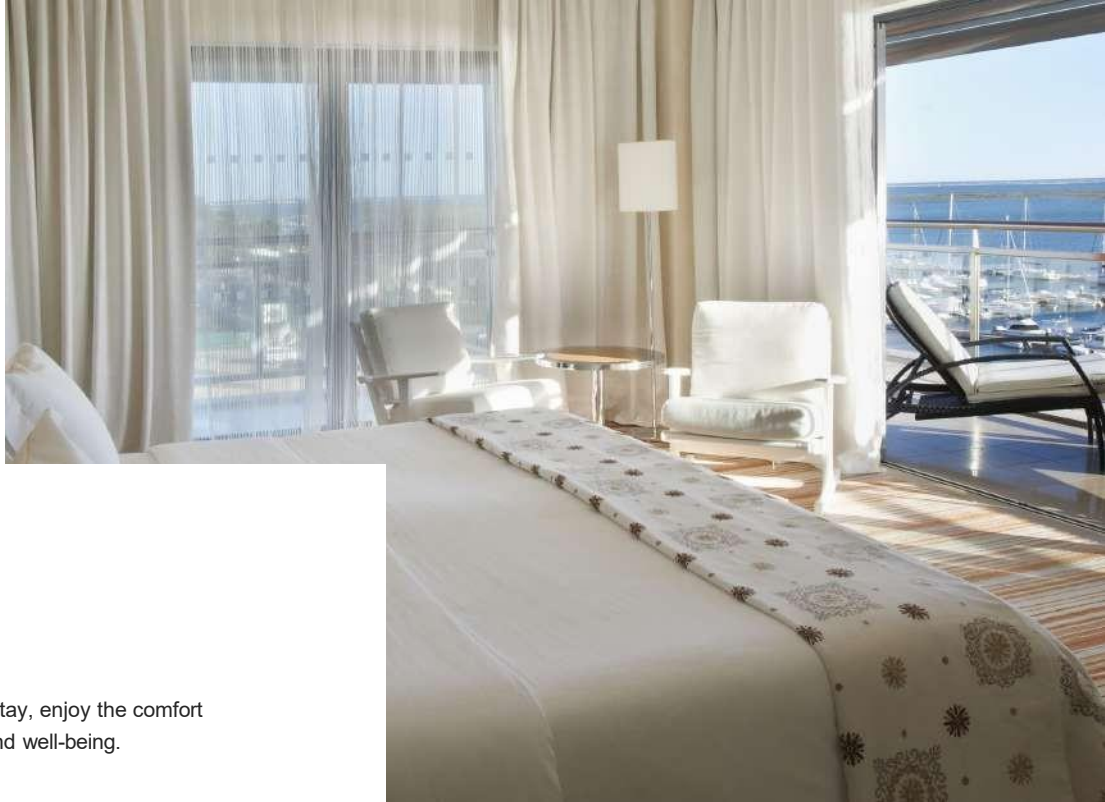

HOTEL & SPA
OLHÃO

TYPES

SUITES

With your family or for a more extended stay, enjoy the comfort of a space that prioritises your privacy and well-being.

6 RIA VIEW SUITES

Area: 45m² / 55m²

Includes a living room with TV