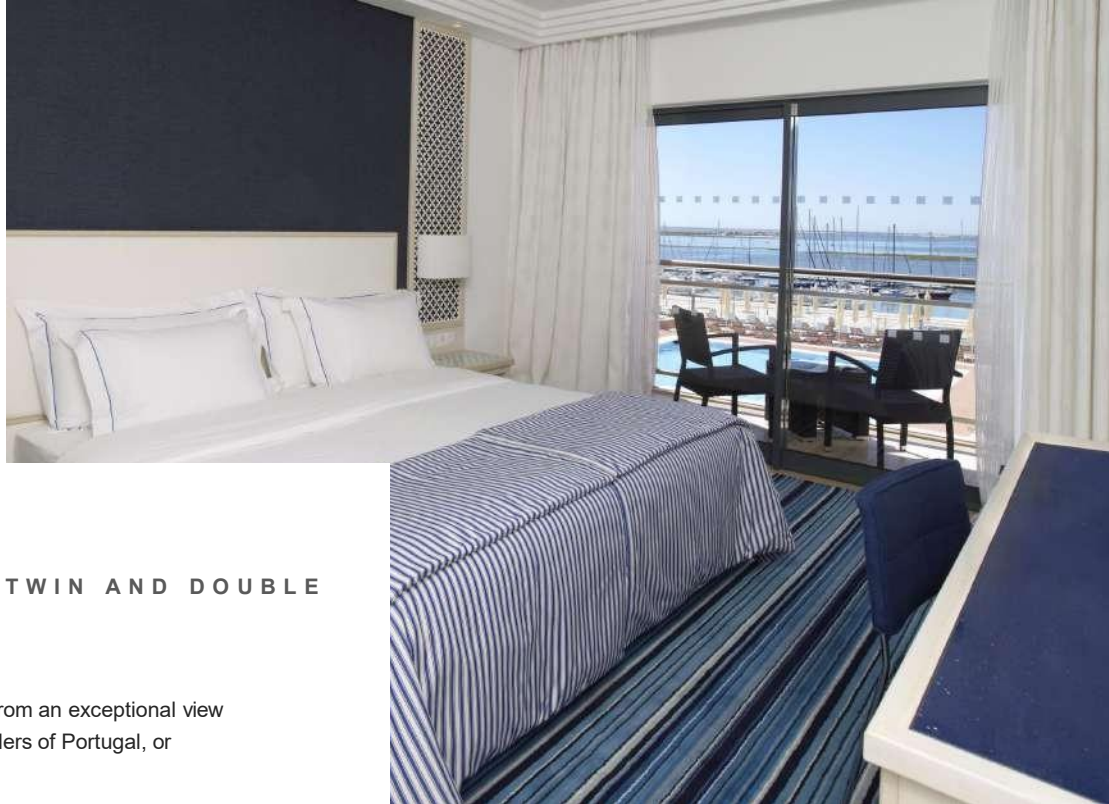

REAL MARINA

HOTEL & SPA
OLHÃO

TYPES

STANDARD ROOMS TWIN AND DOUBLE

Real Marina Hotel & Spa rooms benefit from an exceptional view over the Ria Formosa, one of the 7 Wonders of Portugal, or towards Olhão.

60 ROOMS RIA VIEW