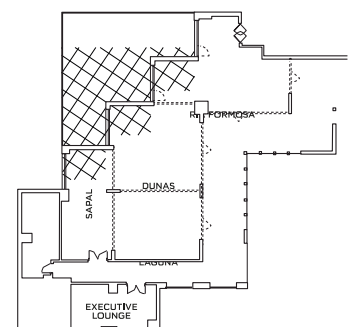

MEETINGS AND EVENTS

For work or leisure, Real Marina Hotel & Spa offers various spaces, with totally personalised services for all types of events.

- 15 Multipurpose rooms
- Maximum capacity of the largest room - 700 people/theatre
- Natural light in the majority of the rooms
- Hire of audiovisual material (prices under consultation)
- WiFi internet connection
- Garage with 50 places
- Catering service
- Decoration (prices under consultation)

PISO | FLOOR -1

PISO | FLOOR 0

PISO | FLOOR 1

REAL MARINA

HOTEL & SPA
OLHÃO

MEETINGS AND EVENTS

For work or leisure, Real Marina Hotel & Spa offers various spaces, with totally personalised services for all types of events.