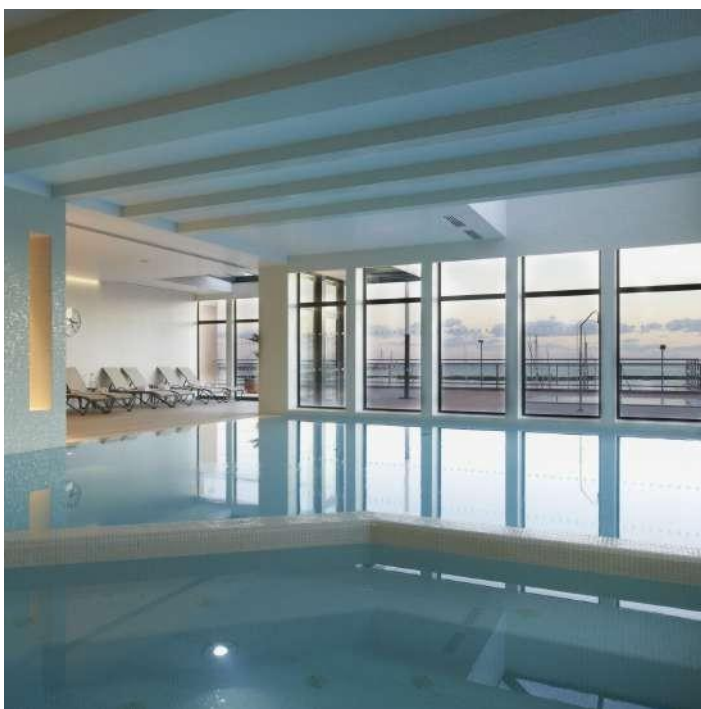

REAL MARINA

HOTEL & SPA
OLHÃO

REAL SPA THERAPY

Real Spa Therapy presents a new concept of Spa where pleasure promotes health, with exclusive treatments based on Portuguese ingredients with proven benefits. The Real Marina Hotel & Spa presents you with a Spa with about 1000m², a privileged view over the Ria Formosa, and numerous treatments and massages that adapt to every need. We offer incomparable experiences at our Spas, where time is merely the beginning of a journey that leads to a mesmerizing sea of sensations. Embark on a unique experience where all your feelings merge into a single emotion.

SERVICES :

- Heated indoor swimming pool and bubbling area * (children allowed if accompanied by adults)
- Gymnasium
- Group classes room with natural light
- Jacuzzi, steam room, sauna and sensory shower
- Jet shower, Vichy shower
- Treatment suite for couples
- 4 Multipurpose room for treatments adapted to all therapies

*The use of swimming cap is mandatory. If you do not have a cap you can buy it at Real Spa Therapy.

BOOKINGS:
T (+351) 289 091 310
E sparmo@realhotelsgroup.com

Spa
REAL THERAPY