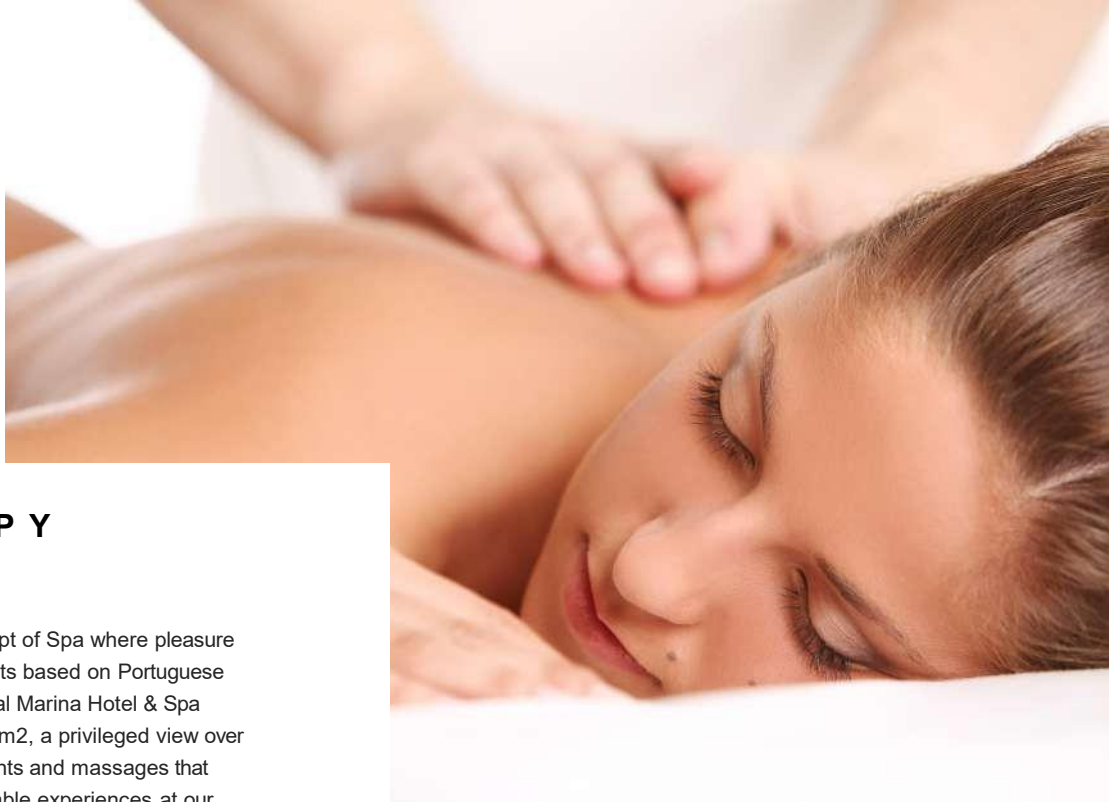

Portuguese language class

EVENING ACTIVITIES

Live music in festive dates and high season

Note: These activities may change depending on the time of year.

REAL MARINA

HOTEL & SPA
OLHÃO

REAL SPA THERAPY

Real Spa Therapy presents a new concept of Spa where pleasure promotes health, with exclusive treatments based on Portuguese ingredients with proven benefits. The Real Marina Hotel & Spa presents you with a Spa with about 1000m², a privileged view over the Ria Formosa, and numerous treatments and massages that adapt to every need. We offer incomparable experiences at our Spas, where time is merely the beginning of a journey that leads to a mesmerizing sea of sensations. Embark on a unique experience where all your feelings merge into a single emotion.