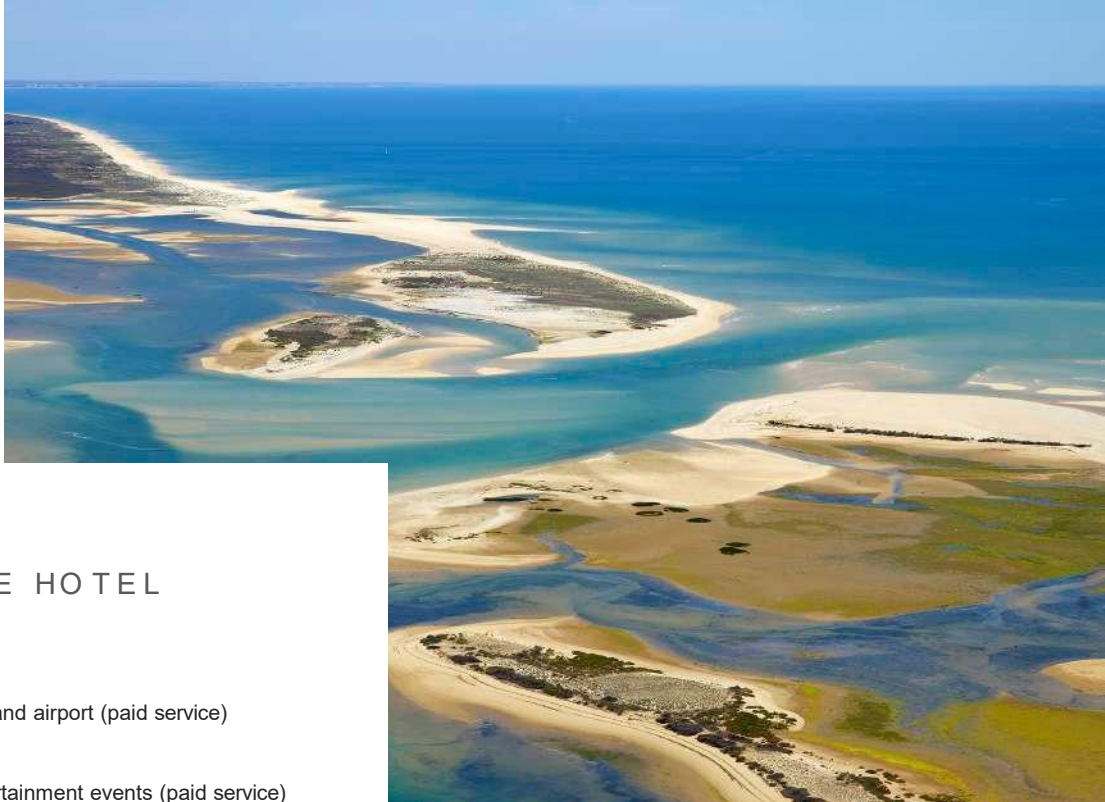

REAL MARINA

HOTEL & SPA
OLHÃO