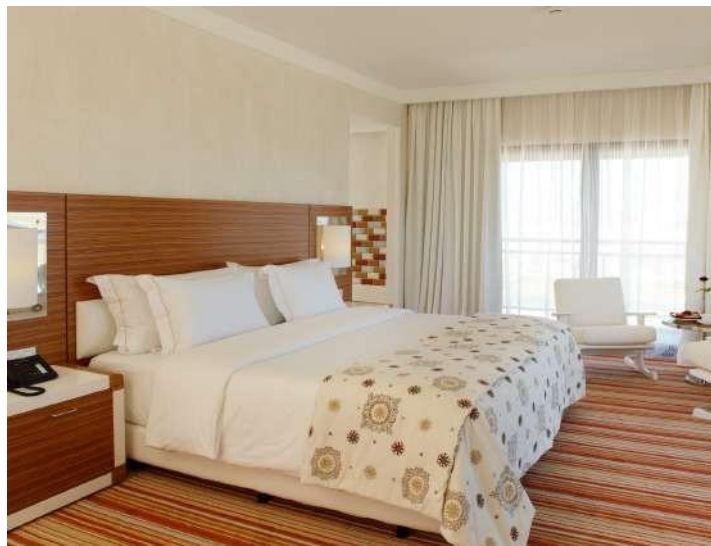

6 JUNIOR SUITES

Area: 35m² / 40m²

Includes a living room with TV

3 Ria view / 3 Village view

Balcony

3 Adults or **2 Adults + 2 Children** (up to 12 years old)